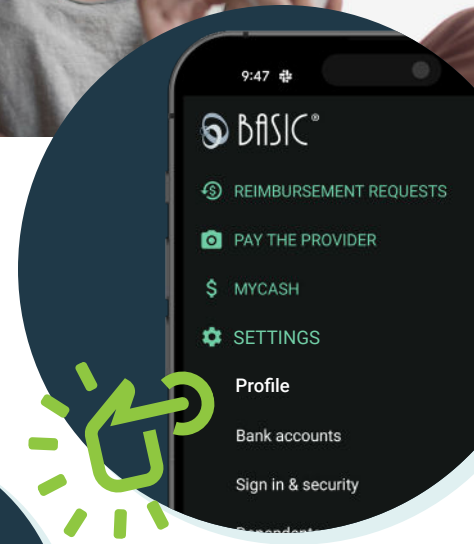

STEP 2: Make changes (if necessary)

1. Select the icon next to your address to make changes.
2. **Save/submit** your changes.

Address updates must be completed by April 19, 2024

NOTE: With this update, we are replacing all BASIC Cards issued for your account.

NEXT: Watch for an email from BASIC with more information about when your new card(s) will be mailed.

FOR YOUR EMPLOYER

If your employer sends data files to BASIC, make sure their records are up to date. If they send us a data file that lists your old address, that will overwrite any update you made.

This Mastercard is administered by BASIC, a registered agent of Pathward®, N.A. Use of this card is authorized as set forth in your Cardholder Agreement. The BASIC Card is issued by Pathward, N.A., Member FDIC, pursuant to license by Mastercard International Incorporated. Mastercard and the circles design are registered trademarks of Mastercard International Incorporated.